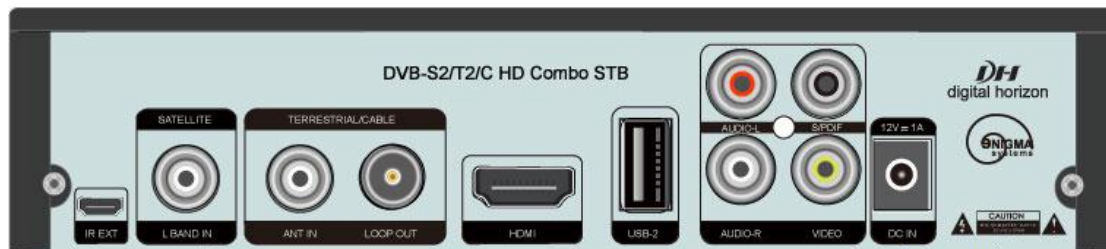

Infra Red Extender: